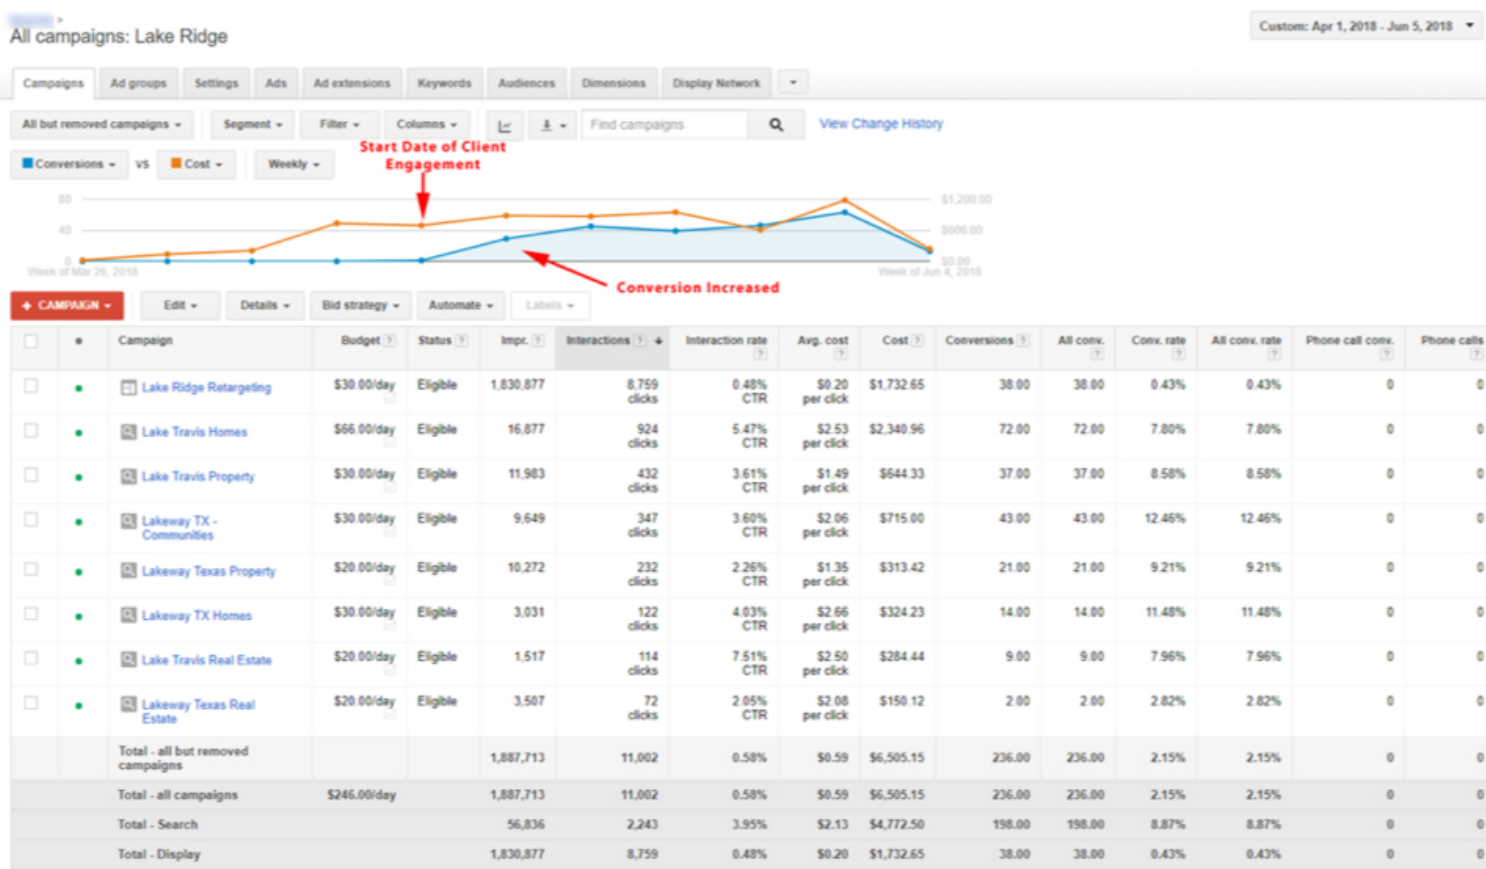

# 197% Increase in Conversions

- 72% Decrease in Average Cost
- 10.28% Average Search Conversion Rate
- \$0.58 Average CPC
- 765% Increase in CTR
- \$22.91 Average Cost per Conversion

Want Results Like This? Let's Work Together!