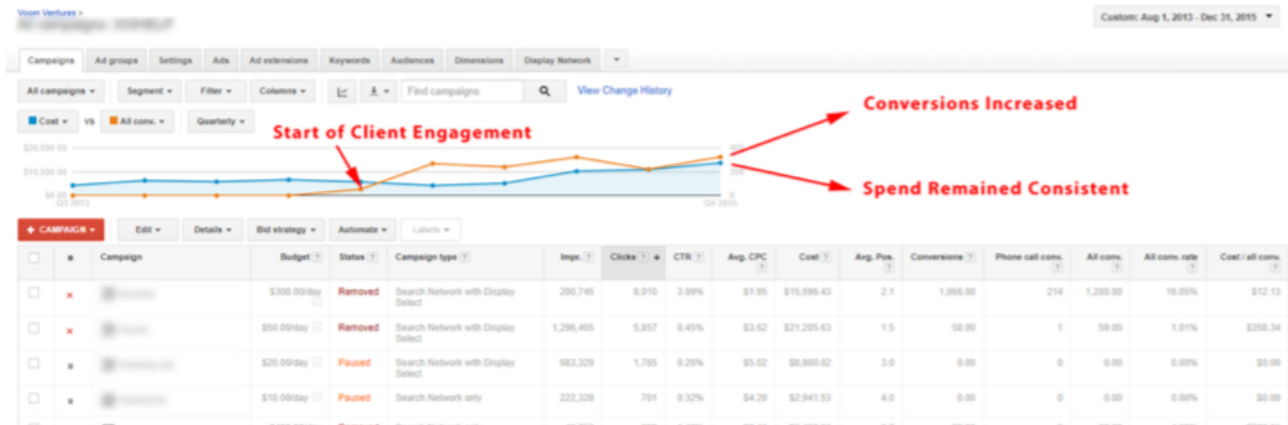

Increased Conversion Spend Remained Consistent

Client Example 1:

Client Example 2:

Client Example 3:

Want Results Like This? Let's Work Together!

hello@trafficcrafters.com

855-805-8733