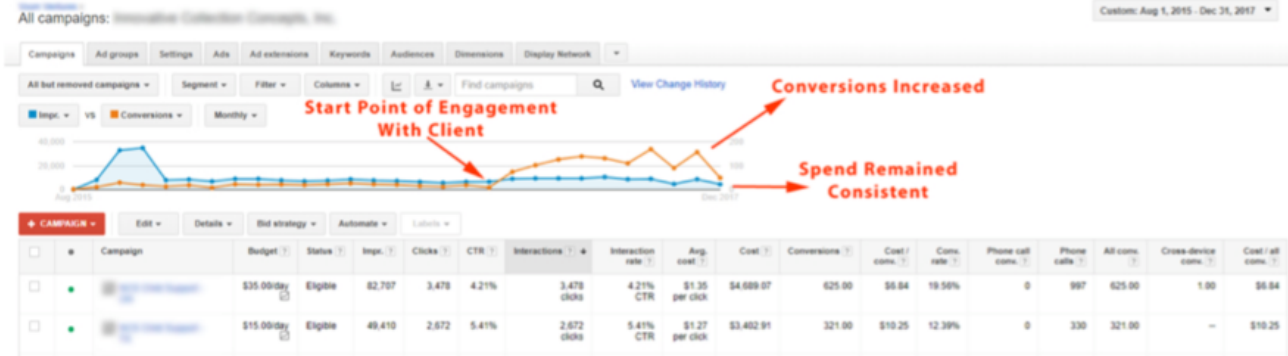

Increased Conversion Spend Remained Consistent

Client Example 1:

Client Example 2:

Client Example 3:

Want Results Like This? Let's Work Together!

hello@trafficcrafters.com

855-805-8733